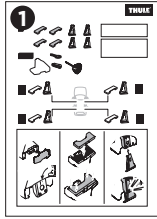

1
KIT

+

2
FOOT PACK

x1

x4

3 Nm

3
BAR

THULE
WingBar Evo

x2

x2

x2

x4

x2

THULE
AeroBlade

x2

x2

x2

x4

x2

THULE
ProBar

x2

x2

x2

x4

x4

x1

x2

x2

THULE
SquareBar

x2

x4