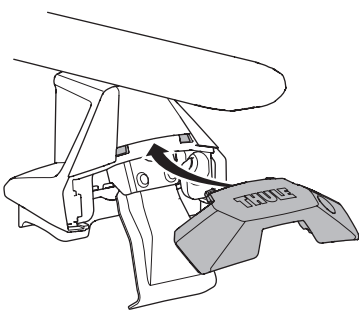

14

A

B

C

x4

Accessory

A

B

C

D

x4

Your Key-Number