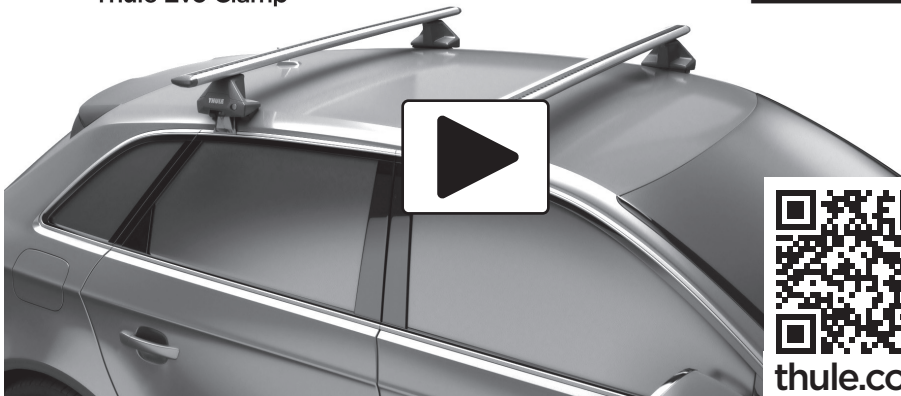

CITY CRASH
 Complies with ISO norm

ISO 11154-E

Max 130 km/h
80 Mph

80 km/h
50 Mph

> Mounting Tutorial Thule Evo Clamp

THULE
 SWEDEN

thule.com

1
KIT